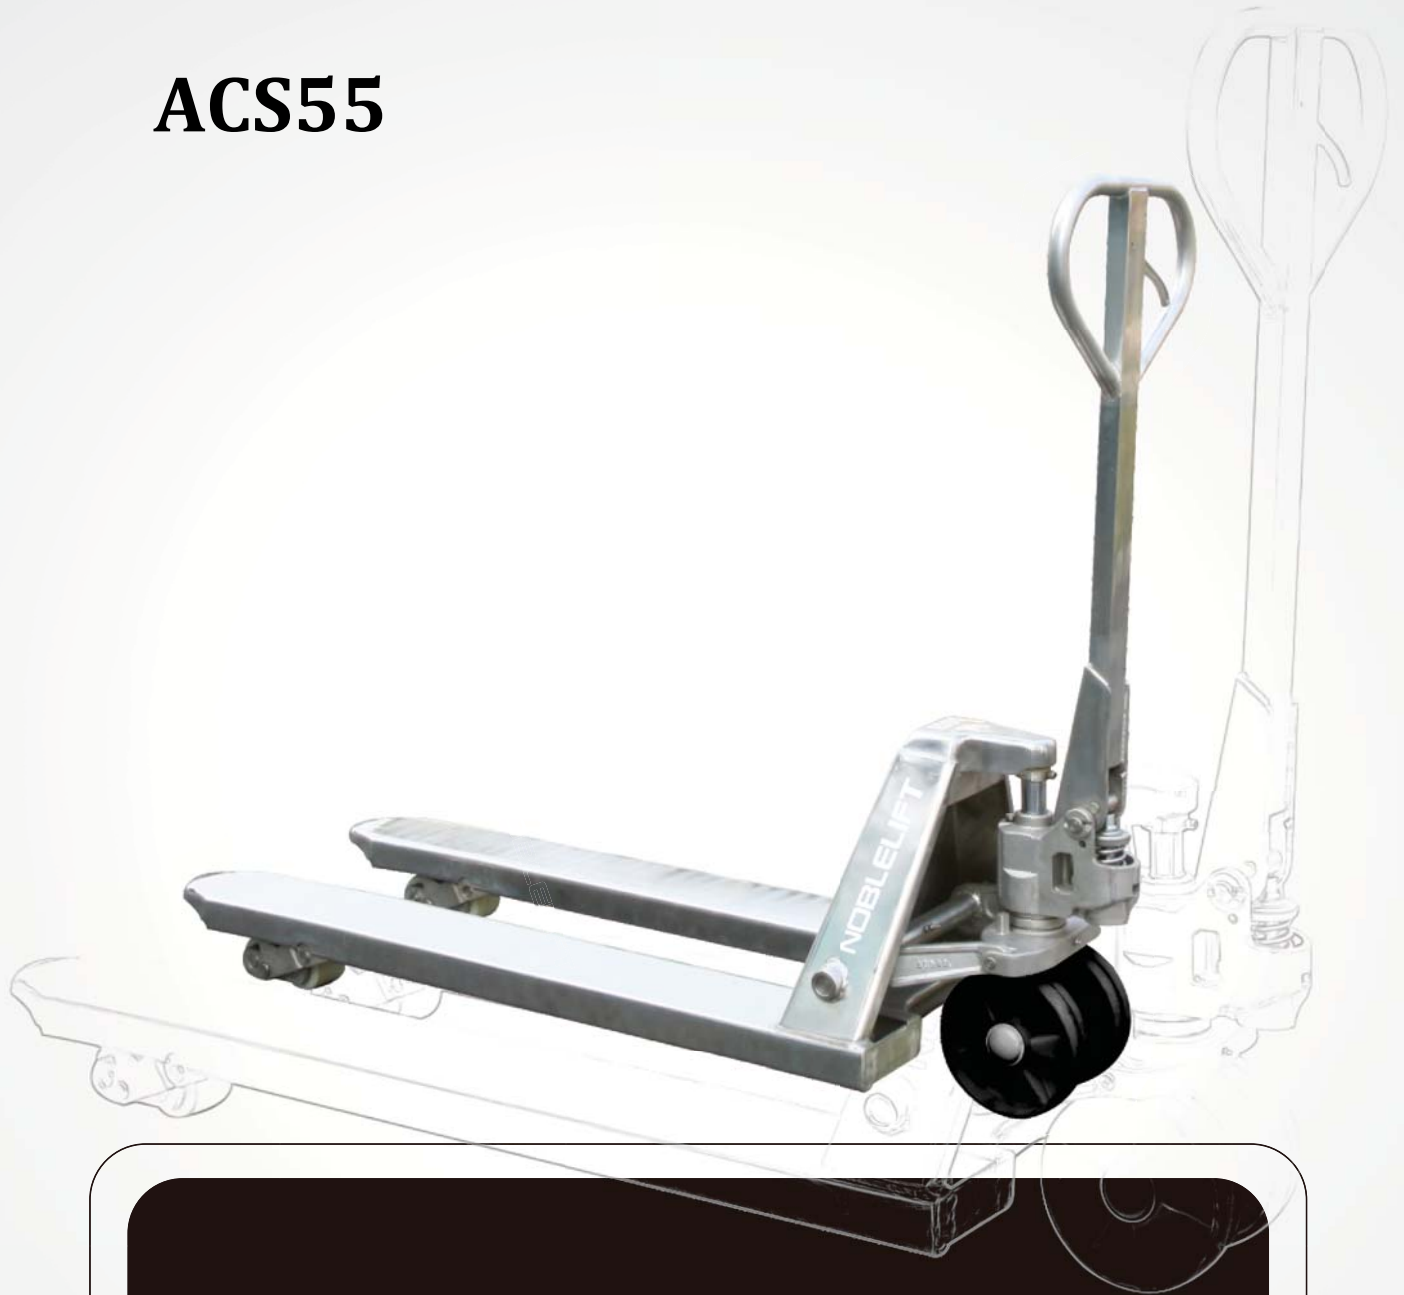

Dillon
TOYOTA LIFT

NOBLELIFT

ACS55

Stainless Steel Pallet Truck

Ideal for wet, corrosive and cold environments