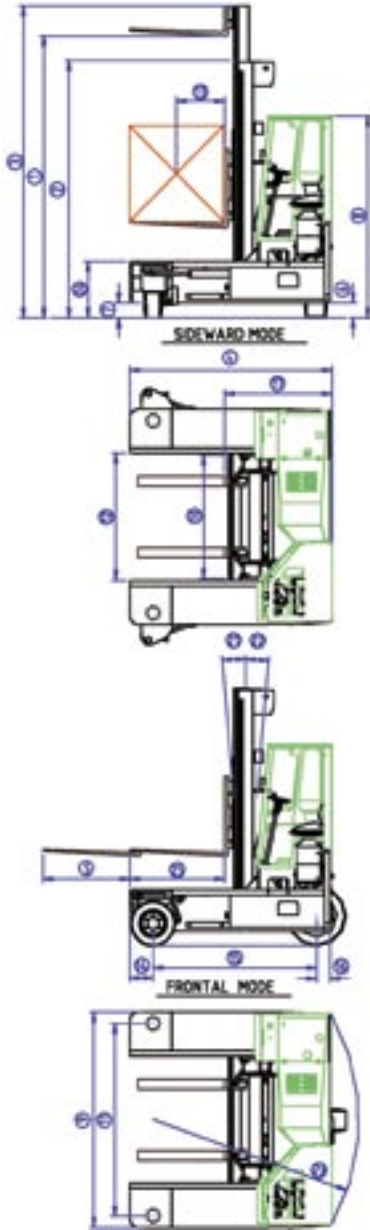

# COMBiLiFT

Customized Handling Solutions

**C14,000 – C17,300**

*making short work of long loads*

**forward/reverse mode**

**carousel mode**

**sideward mode**

**three machines in one**

- counterbalance forklift - sideloader - aisle truck

[www.COMBiLiFT.COM](http://www.COMBiLiFT.COM)

# SPECIFICATIONS

Model  
C14,000<sub>LBS</sub> - C17,300<sub>LBS</sub>

REF	DESCRIPTION	C14,000	C17,300
1a	Max. Lift Height		178"
1b	Free Lift Height		0"
2	Height Mast Closed		135"
3	Max.(Mast raised)		234"
4	Overall Length	96"	105"
5	Mast Travel	51"	60"
6	Ground Clearance Under Mast		11"
7	Ground Clearance to Center of Wheelbase		6"
8	Height Of Cab		102"
9	Width		110"
10	Outside Spread of Fork Arms		63"
11	Track Front		98"
12	Frame Opening		65"
13	Load Center Distance		24"
14	Overhang Front		12"
15	Wheel Base	76"	85"
16	Overhang Back		8"
17	Length From Face of Fork		46½"
18	Approach Angle		45°
19	Ramp Angle		29°
20	Departure Angle		45°
21	Forward Tilt		3°
22	Backward Tilt		5°
23	Minimum Outside Radius	100"	108"
24	Platform Height	28"	28"
25	Platform Length	49½"	58½"
A	Capacity	14,000 lbs	17,300 lbs
B	Unladen Weight	26,000 lbs	29,700 lbs
C	Maximum Ground Speed	10 mph	10 mph
D	Gradability		15%
E	V3300-TE Kubota Diesel / 4.3ltr GM LP Gas		83 HP / 96 HP
F	Electric's		12 Volt
G	Fork Section 2" x 8" x	49½"	58½"
H	23 x 10 - 12 Front Tyre (Super Elastic)		OD 23" / Width 10"
I	355 / 65 - 215 Rear Tyre (Super Elastic)		OD 32" / Width 15"
J	Standard Color		Green and Grey
K	Suspension Seat		KAB Model 211

### Compare the options

	Outside	Inside	4-Way
<b>COMBiLiFT</b>	✓	✓	✓
4-Way Electric	x	✓	✓
Counterbalance	✓	✓	x
Side Loader	✓	x	x